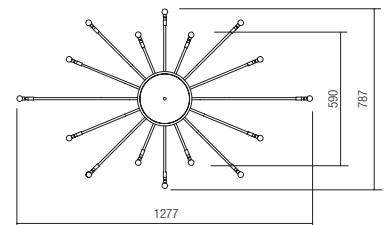

Led type	COB LED 12 pcs x 5W
Power	60W
Input	220-240V, 50/60Hz
Color temperature	3000K
Lumen source	4478 lm
Lumen system	3330 lm
CRI	90
Dimmable (3 step)	☉

CE IP20

Led type	COB LED 16 pcs x 5W
Power	80W
Input	220-240V, 50/60Hz
Color temperature	3000K
Lumen source	6323 lm
Lumen system	4469 lm
CRI	90
Dimmable (3 step)	☉

CE IP20