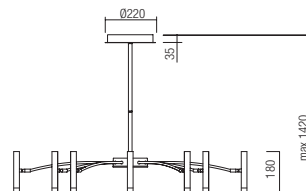

Led type	COB LED 12 pcs x 5W
Power	60W
Input	220-240V, 50/60Hz
Color temperature	3000K
Lumen source	4478 lm
Lumen system	3330 lm
CRI	90
Dimmable (3 step)	☉

CE IP20

Led type	COB LED 16 pcs x 5W
Power	80W
Input	220-240V, 50/60Hz
Color temperature	3000K
Lumen source	6323 lm
Lumen system	4469 lm
CRI	90
Dimmable (3 step)	☉

CE IP20