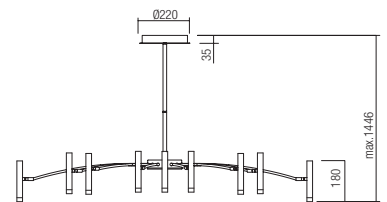

Led type	COB LED 12 pcs x 5W
Power	60W
Input	220-240V, 50/60Hz
Color temperature	3000K
Lumen source	4478 lm
Lumen system	3330 lm
CRI	90
Dimmable (3 step)	☉

CE IP20

Led type	COB LED 16 pcs x 5W
Power	80W
Input	220-240V, 50/60Hz
Color temperature	3000K
Lumen source	6323 lm
Lumen system	4469 lm
CRI	90
Dimmable (3 step)	☉

CE IP20